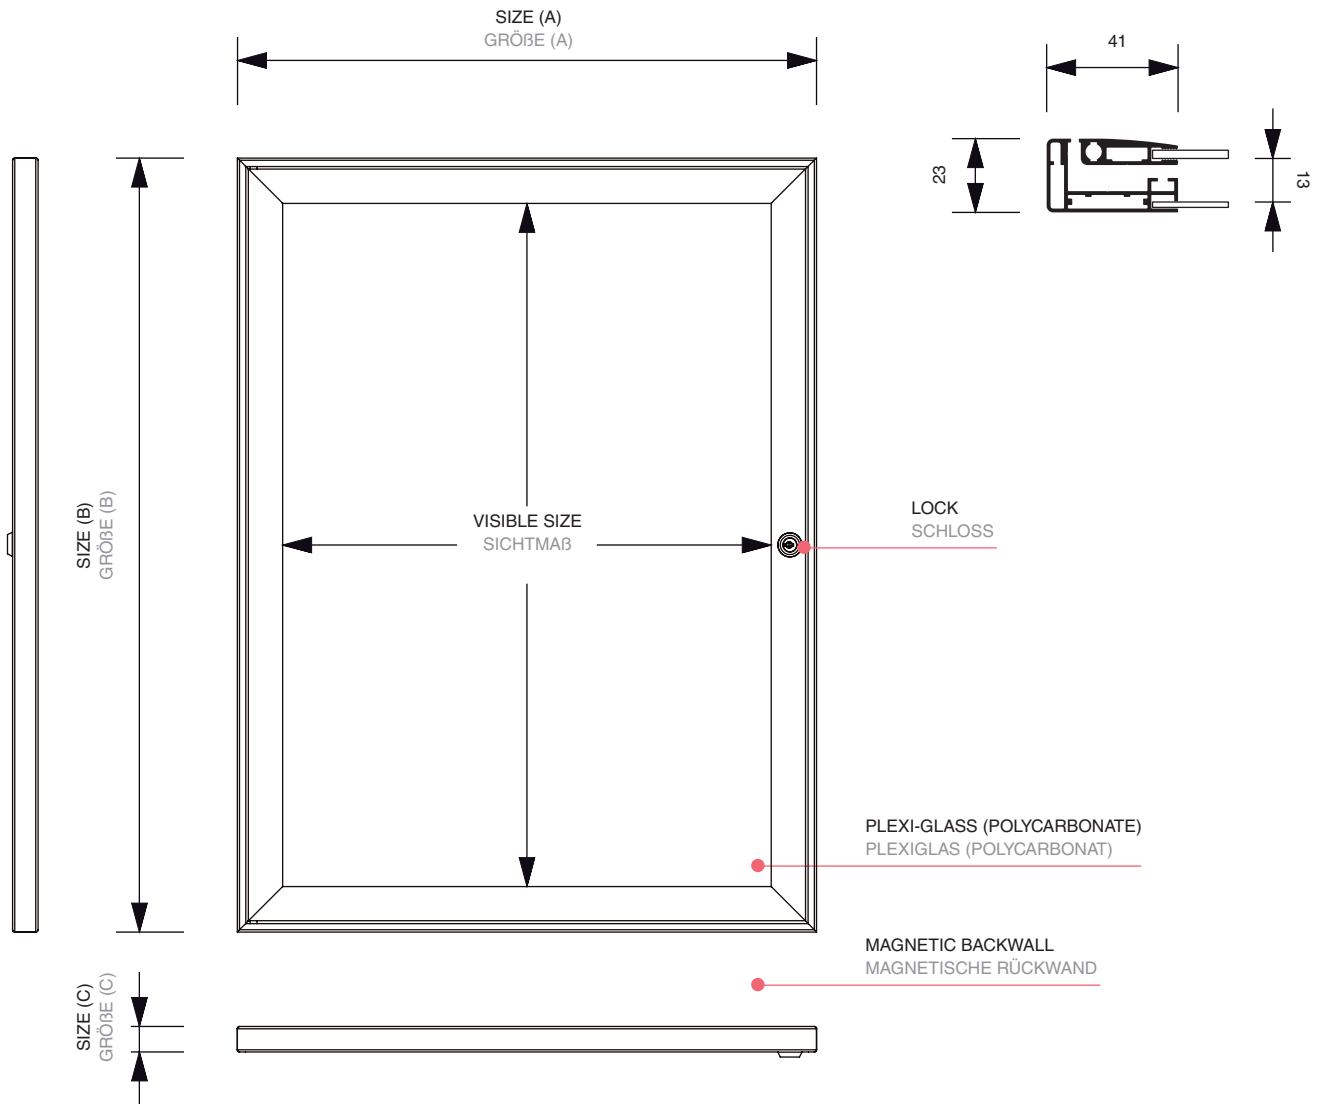

PRODUCT SHEET

Lockable Notice Board SCS B1

ACCESSORIES ZUBEHÖR